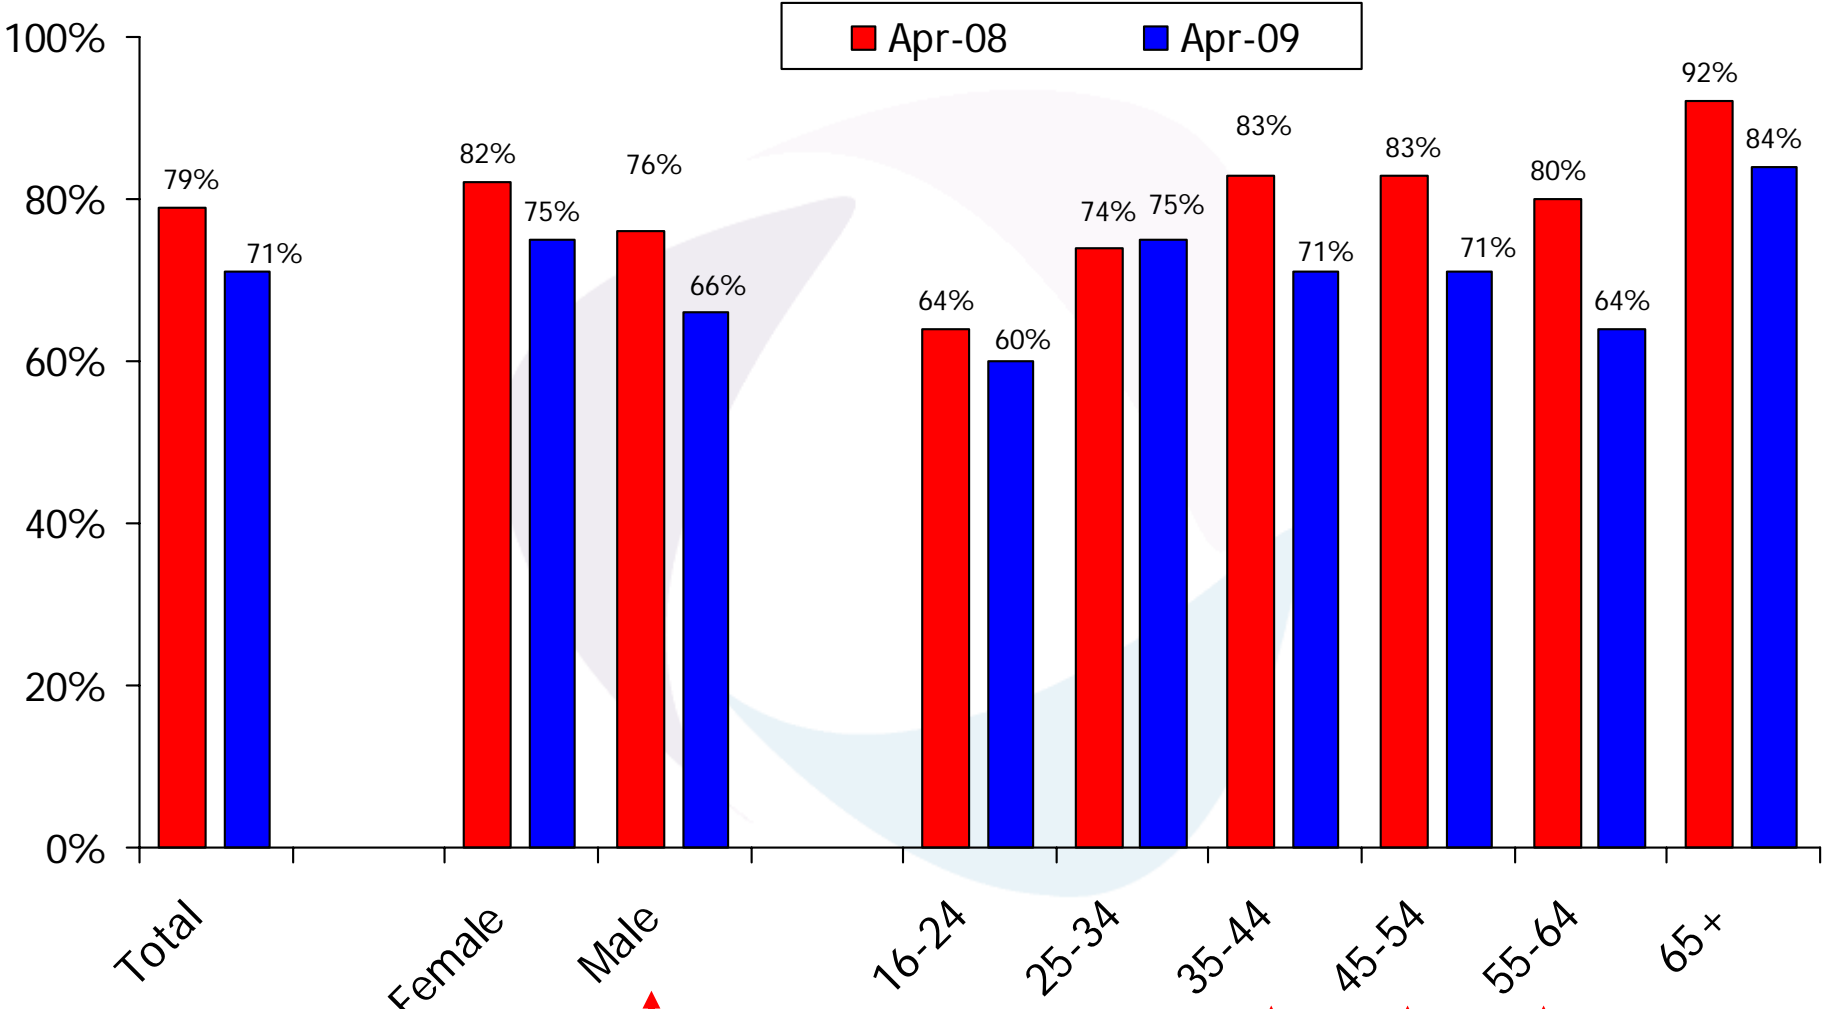

# Donating to charity

"Have you donated to any charity in the last 6 / 3 months?"

Base: 1,085 adults 16+, Scotland  
Source: SCEM April09, nfpSynergy

# Donating to charity

"Have you donated to any charity in the last 6 months?"

Base: 1,085 adults 16+, Scotland  
Source: SCEM April09, nfpSynergy