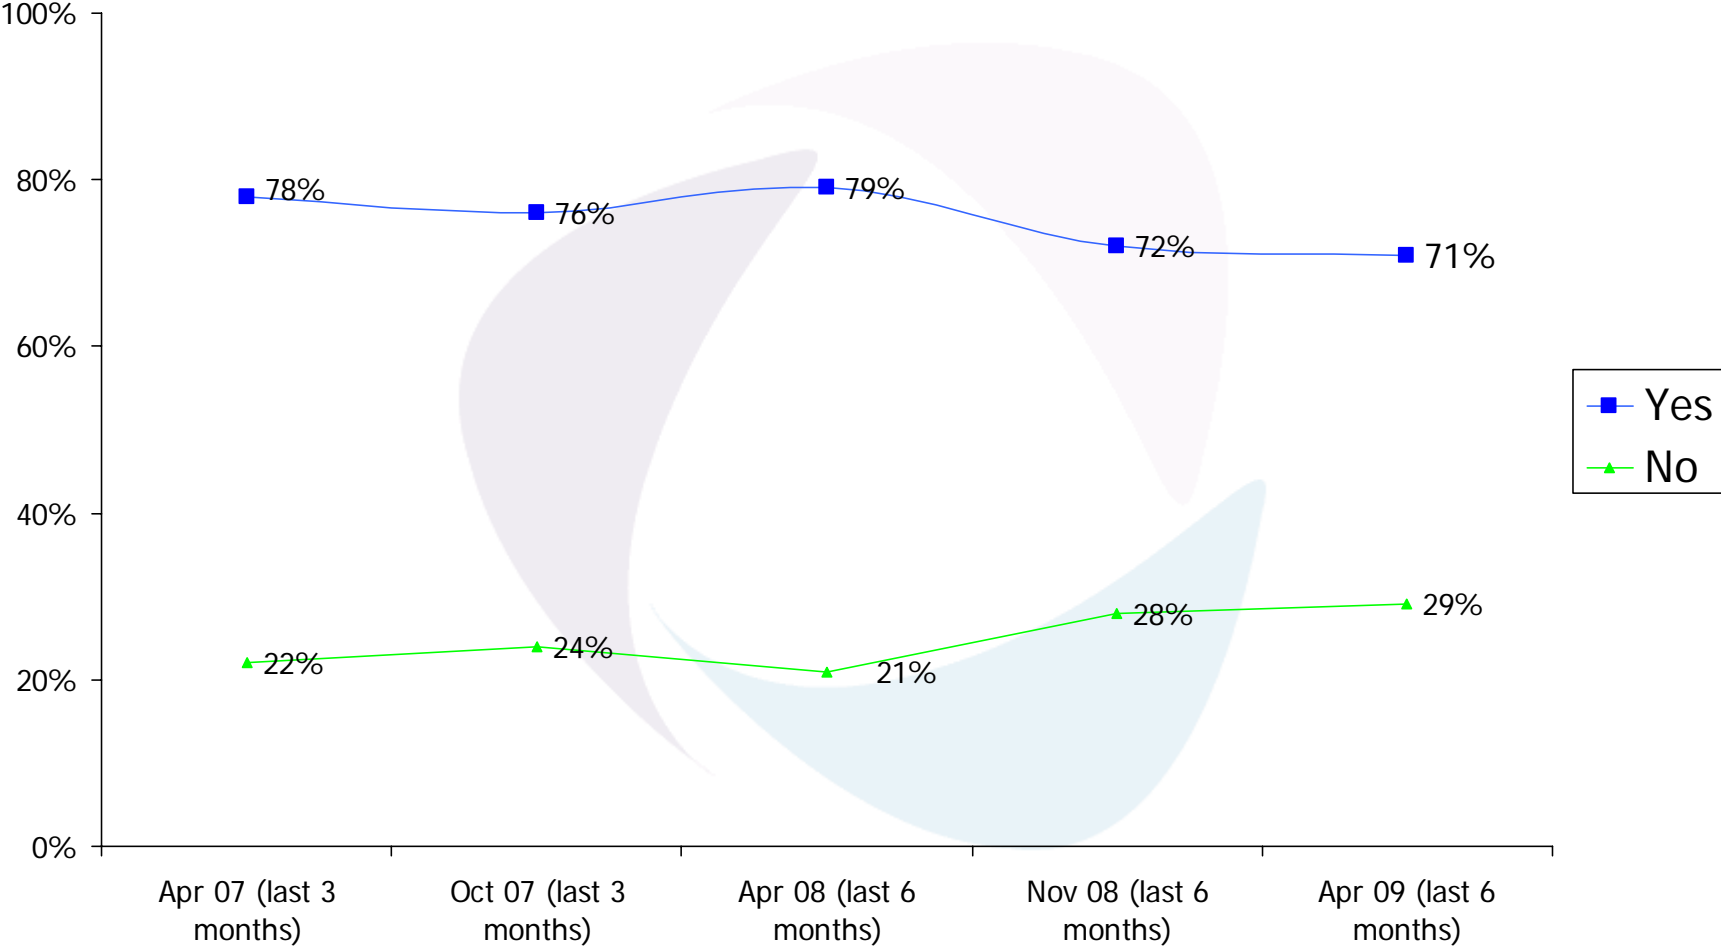

# Donating to charity

"Have you donated to any charity in the last 6 / 3 months?"

Base: 1,085 adults 16+, Scotland  
Source: SCEM April09, nfpSynergy

# Donating to charity

"Have you donated to any charity in the last 6 months?"

Base: 1,085 adults 16+, Scotland  
Source: SCEM April09, nfpSynergy